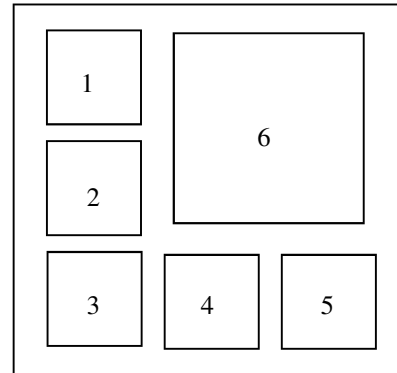

WALL FOLIO OPTIONS

Showcase your wedding images as art in your home! Wall folios include the prints, acrylic, backing, assembly, and the double-mat and frame of your choice. With over 30 frames and multiple mat options, we are sure to have something for everyone. We only use archival materials, and if we damage prints during assembly, we'll replace them automatically! (Wall folios can be rotated to hang different ways.)

Classic Wall Folio #6

Size: 16x24

Prints: (4) 5x5 & (1) 8x10

Classic Wall Folio #28

Size: 20x20

Prints: (5) 5x5 & (1) 10x10

Classic Wall Folio #418

Size: 16x24

Prints: (4) 4x5 & (1) 10x8

Classic Wall Folio #423

Size: 20x20

Prints: (1) 10x15 & (3) 4x4

Senior Petite Wall Folio #63

Size: 10x20

Prints: (3) 5x7

Senior Petite Wall Folio #79

Size: 15x15

Prints: (9) 3x3

WALL FOLIO ORDER FORM

Please attach this form to our customer order form. A personal check can be stapled to the customer order form, or please provide your credit card information. American Express is not accepted. Tax must be added to your total.