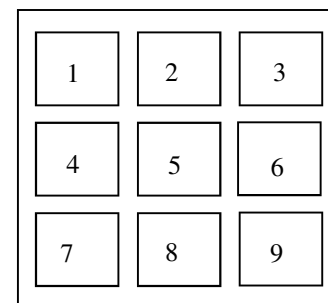

Classic Wall Folio #6

Size: 16x24

Prints: (4) 5x5 & (1) 8x10

Classic Wall Folio #28

Size: 20x20

Prints: (5) 5x5 & (1) 10x10

Classic Wall Folio #418

Size: 16x24

Prints: (4) 4x5 & (1) 10x8

Classic Wall Folio #423

Size: 20x20

Prints: (1) 10x15 & (3) 4x4

Senior Petite Wall Folio #63

Size: 10x20

Prints: (3) 5x7

Senior Petite Wall Folio #79

Size: 15x15

Prints: (9) 3x3

WALL FOLIO ORDER FORM

Please attach this form to our customer order form. A personal check can be stapled to the customer order form, or please provide your credit card information. American Express is not accepted. Tax must be added to your total.