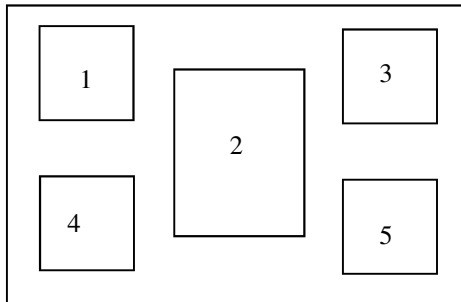

WALL FOLIO OPTIONS

Showcase your wedding images as art in your home! Wall folios include the prints, acrylic, backing, assembly, and the double-mat and frame of your choice. With over 30 frames and multiple mat options, we are sure to have something for everyone. We only use archival materials, and if we damage prints during assembly, we'll replace them automatically! (Wall folios can be rotated to hang different ways.)

Classic Wall Folio #6

Size: 16x24

Prints: (4) 5x5 & (1) 8x10

Classic Wall Folio #28

Size: 20x20

Prints: (5) 5x5 & (1) 10x10

Classic Wall Folio #418

Size: 16x24

Size: 15x15

Prints: (9) 3x3

WALL FOLIO ORDER FORM

Please attach this form to our customer order form. A personal check can be stapled to the customer order form, or please provide your credit card information. American Express is not accepted. Tax must be added to your total.